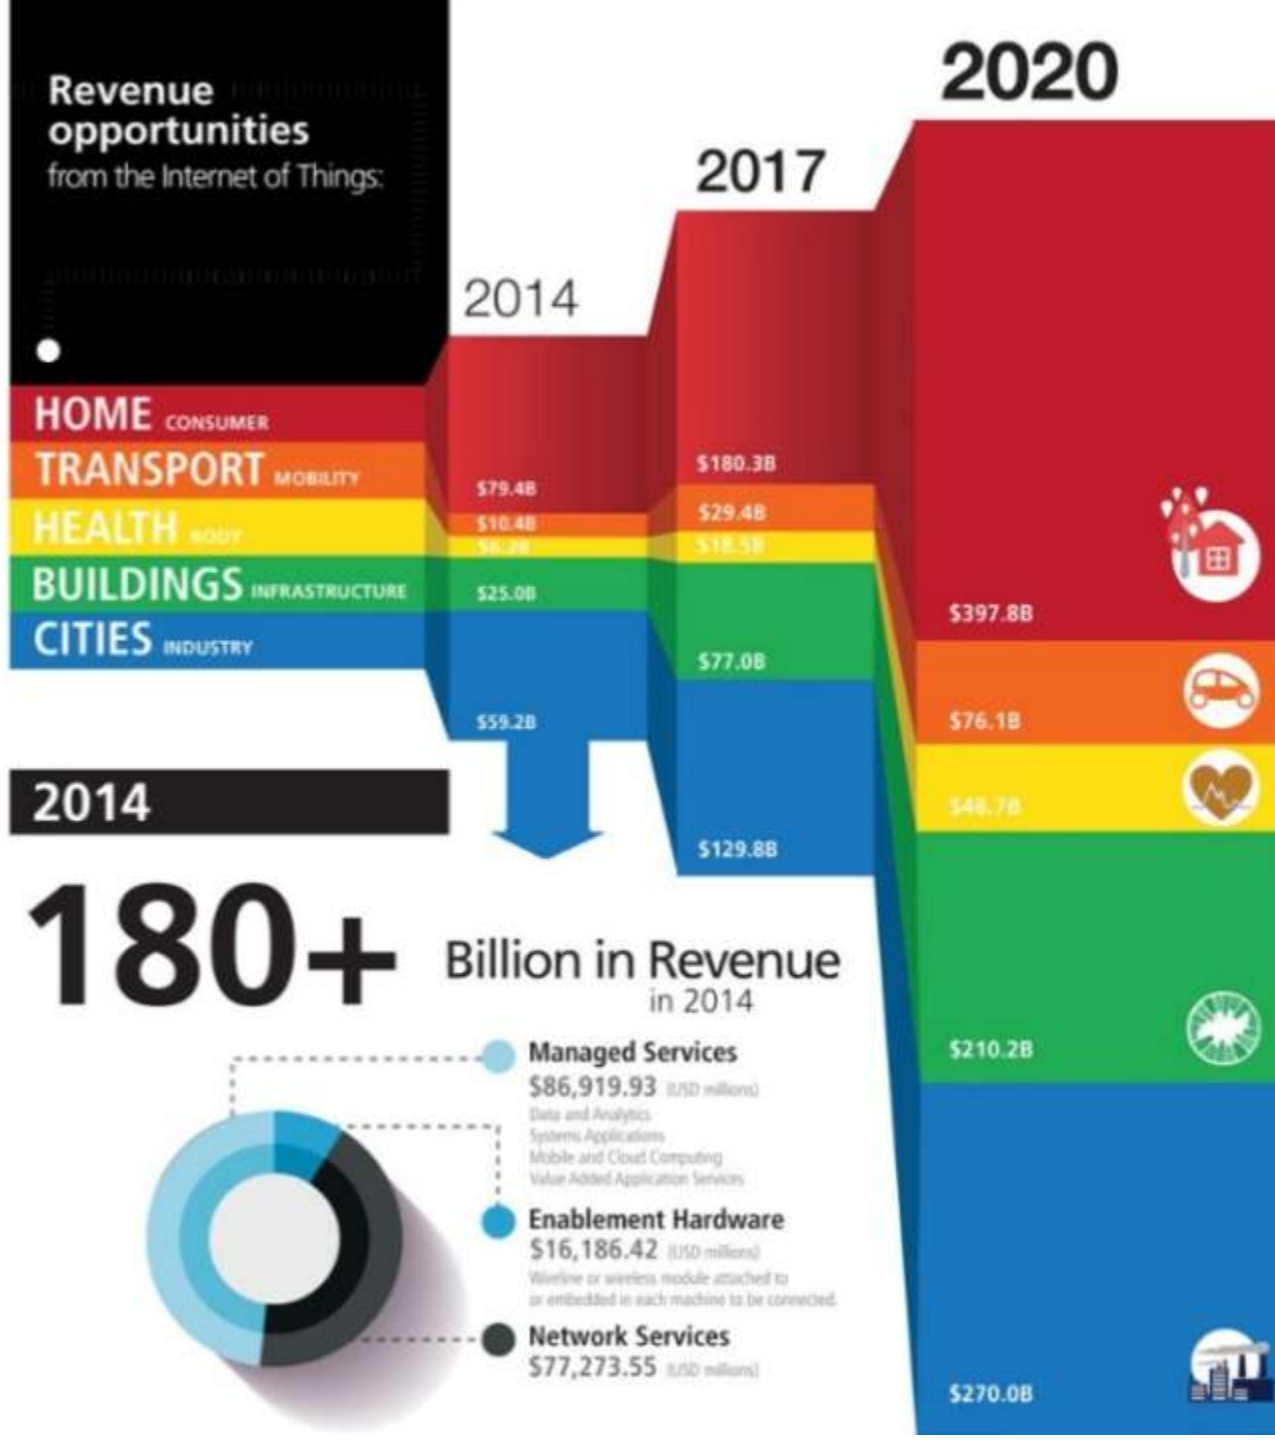

# Connected Devices

In 2014 nearly **2 billion** connected devices will be shipped

This number will grow to nearly **8 billion** devices for the year 2020

*\*Not including mobile phones*

**Revenue opportunities**  
from the Internet of Things:

2014

**180+** Billion in Revenue in 2014

## YOUR HOME

Remotely monitor and manage your home and  
cut down on your monthly bills and resource usage