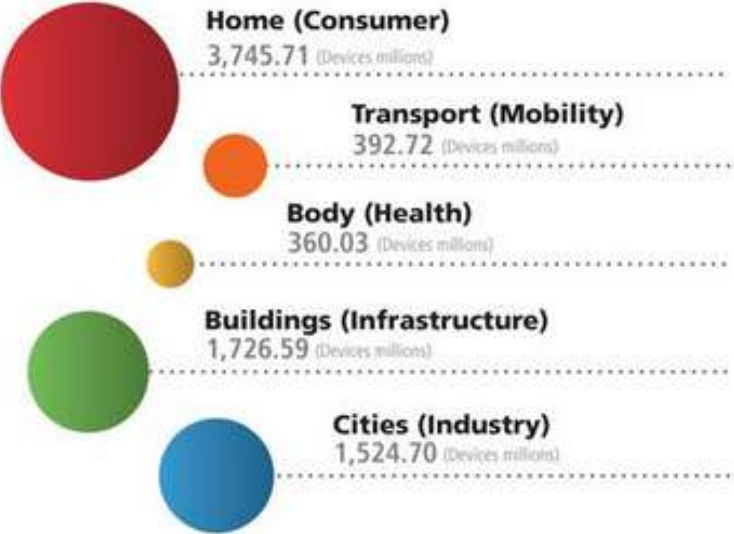

# Connected Devices

In 2014 nearly **2 billion** connected devices will be shipped

This number will grow to nearly **8 billion** devices for the year 2020

*\*Not including mobile phones*

**Revenue opportunities**  
from the Internet of Things:

## YOUR HOME

Remotely monitor and manage your home and  
cut down on your monthly bills and resource usage