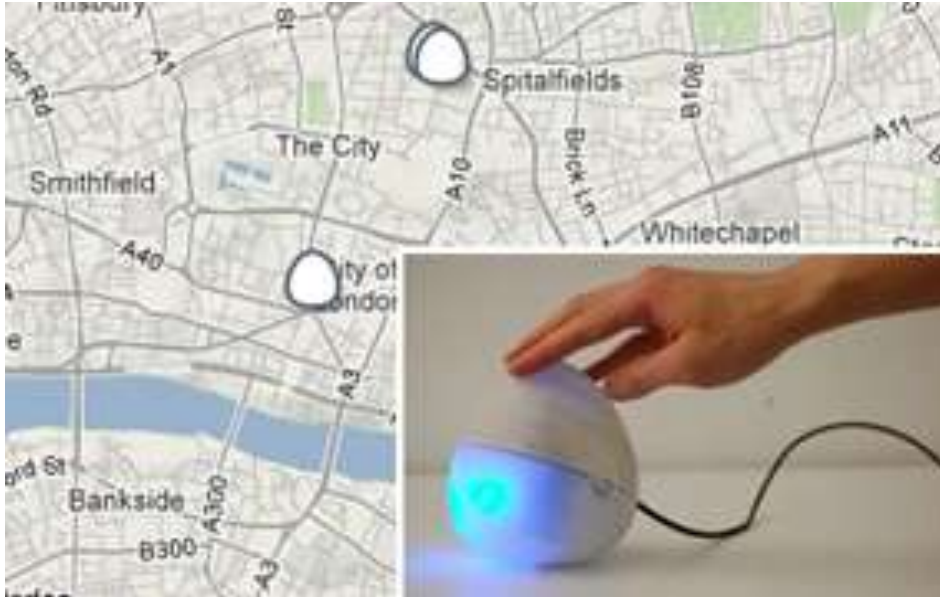

## Monitor pollution levels

The Air Quality Egg is a community-led air quality sensing system designed to allow anyone to collect high resolution readings of NO<sub>2</sub> and CO concentrations outside of their home using an RF transmitter and ethernet driven base station. The data can then be shared to create a network of readings to be used by the community and general public.