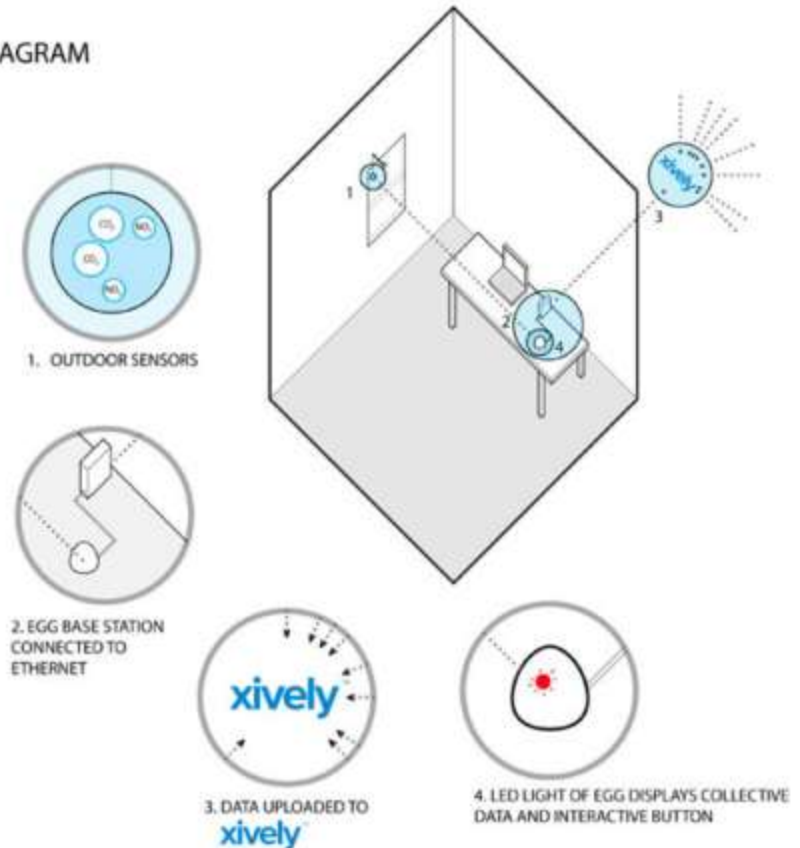

Monitorare l'inquinamento atmosferico di un'area

How It Works

1) **Outdoor sensors:** A small electronic sensing system plug into the wall and sits outside your home taking regular readings. It has an RF transmitter, which sends the data wirelessly to an Egg-shaped base station inside.

2) **Egg base station:** An Egg-shaped base station, which gives this project its name, receives the wirelessly transmitted data from the sensor box outside. It then relays that data to the Internet via a wired Ethernet connection. The Egg also acts as a User Interface, so it also has an LED light and a button. These are configurable by applications which will be developed in the future by the community.

3) **Data sent to Internet:** The air quality data will be sent in real-time to **Xively**, an open data service, which both stores and provides free access to the data. The service includes embeddable graphs and the ability to generate triggers for tweets and SMS alerts (it looks something like this), as well as a robust API which allows for developers in the community to unlock the potential of this new dataset by building mashups, maps, and applications.

SYSTEMS DIAGRAM